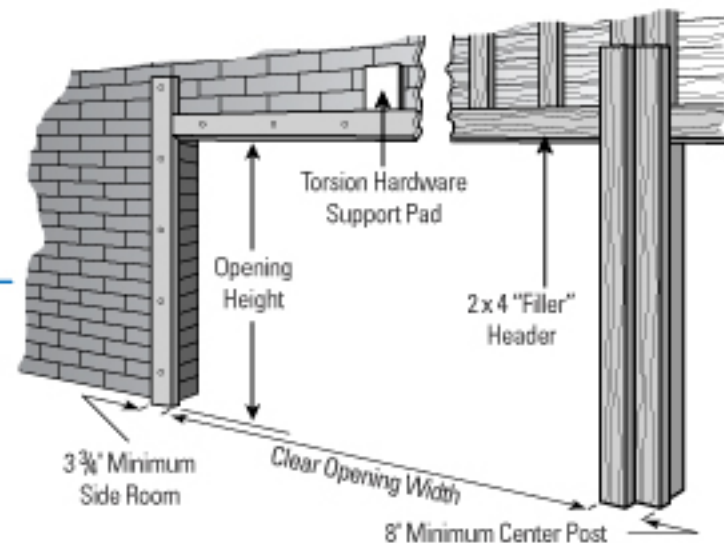

Standard Heights 6'6", 7'0", 7'6", 8'0"

Panels Wide	4	4	5	6	7	7	8	8
Door Width	8'	9'	10'	12'	14'	15'	16'	18'

Standards

- Traditional raised panel wood grain design.
- Hot dipped galvanized pre-painted nominal 24 gauge steel.
- Interior return rails hemmed the entire length of section for added strength and safety.
- Commercial grade vinyl retainer for extra strength with thick vinyl weatherstrip runs the entire length of the bottom to conform with the floor and seal out the elements.
- Rugged hot dipped galvanized tracks, brackets, wide body hinges, and full steel ball bearing rollers. Torsion or extension springs deliver years of trouble-free performance and continuous smooth opening and closings.
- Mechanical security cylinder lock and key, or inside slide lock.
- Backed by a limited lifetime warranty against splitting, cracking, and rust through.

Waterton

Cascade

Colonial

Glazed

Sunset (also comes in eight panels)

Ruston

Cathedral

Installation Jamb Preparation